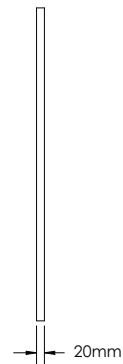

SI800-1

SECTION B-B

SECTION A-A

SI800-2

SI800-3

SIENA-SI800 SPECIFICATIONS:

SI800-1 BASIN	SI800-2 VANITY	SI800-3 MIRROR
800mm x 480mm x 135mm	797mm x 476mm x 450mm	550mm x 20mm x 800mm