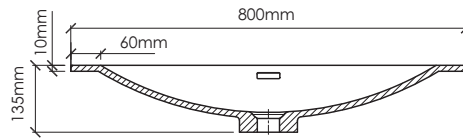

SI800

Features:

- ▶ European contemporary Italian design
- ▶ Certified premium quality melamine
- ▶ Soft close hardware
- ▶ Space saving drawers to accommodate plumbing
- ▶ High quality cast-polymer washbasins
- ▶ Matching mirrors and medicine cabinets available
- ▶ Ready-made for fast installation

SI800-1

SECTION B-B

SECTION A-A

SI800-2

SI800-3

SIENA-SI800 SPECIFICATIONS:

SI800-1 BASIN	SI800-2 VANITY	SI800-3 MIRROR
800mm x 480mm x 135mm	797mm x 476mm x 450mm	550mm x 20mm x 800mm