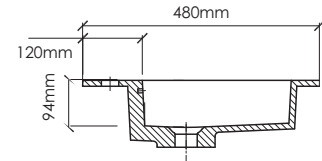

SI800-1

SECTION B-B

SECTION A-A

SI800-2

SI800-3

SIENA-SI800 SPECIFICATIONS:

SI800-1 BASIN	SI800-2 VANITY	SI800-3 MIRROR
800mm x 480mm x 135mm	797mm x 476mm x 450mm	550mm x 20mm x 800mm