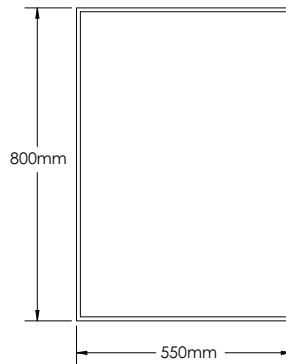

SI800-1

SECTION B-B

SECTION A-A

SI800-2

SI800-3

SIENA-SI800 SPECIFICATIONS:

SI800-1 BASIN	SI800-2 VANITY	SI800-3 MIRROR
800mm x 480mm x 135mm	797mm x 476mm x 450mm	550mm x 20mm x 800mm