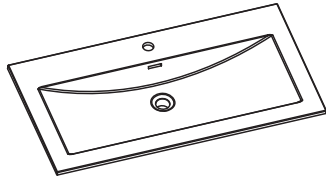

SI800

Features:

- ▶ European contemporary Italian design
- ▶ Certified premium quality melamine
- ▶ Soft close hardware
- ▶ Space saving drawers to accommodate plumbing
- ▶ High quality cast-polymer washbasins
- ▶ Matching mirrors and medicine cabinets available
- ▶ Ready-made for fast installation

SI800-1

SECTION B-B

SECTION A-A

SI800-2

SI800-3

SIENA-SI800 SPECIFICATIONS:

SI800-1 BASIN	SI800-2 VANITY	SI800-3 MIRROR
800mm x 480mm x 135mm	797mm x 476mm x 450mm	550mm x 20mm x 800mm