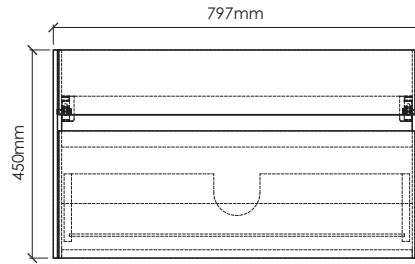

SI800-1

SECTION B-B

SECTION A-A

SI800-2

SI800-3

SIENA-SI800 SPECIFICATIONS:

SI800-1 BASIN	SI800-2 VANITY	SI800-3 MIRROR
800mm x 480mm x 135mm	797mm x 476mm x 450mm	550mm x 20mm x 800mm