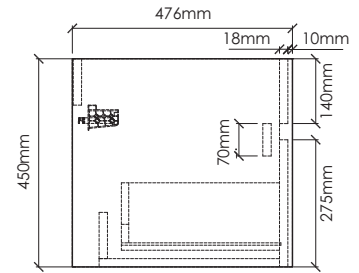

SI800-1

SECTION B-B

SECTION A-A

SI800-2

SI800-3

SIENA-SI800 SPECIFICATIONS:

SI800-1 BASIN	SI800-2 VANITY	SI800-3 MIRROR
800mm x 480mm x 135mm	797mm x 476mm x 450mm	550mm x 20mm x 800mm